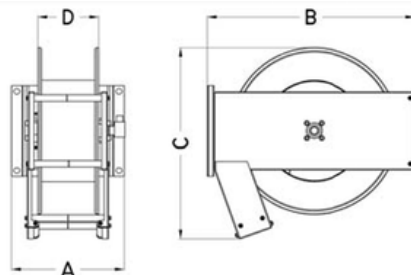

15 Metre 1" Retractable Reel

Reel Type	Retractable
Inlet / Outlet	1" BSP Male thread
Hose Type	1" Blue PVC coated
Max Temp.	60 degrees
Max Pressure	20 Bar
Reel Finish	Powder coated steel
Inlet type	1" BSP Swivel joint
SKU	FL9034-399515

- Powder coated steel reel
- Auto spring retractable
- Locking hose & any length
- 4 direction hose guide rollers
- Adjustable hose stop
- Suitable for use with water supply
- 1" Blue PVC coated hose
- High tensile reinforced nylon braid
- 20 Bar max hose pressure
- 1" Swaged hose end or 1" spray nozzle

Item No.	Material	Connections	Operating Pressure	Hose Length	Wall swivel Bracket	Dimensions
FL9034-399515	Painted Steel	1"	20 Bar	15 Metre	FL9769	440 x 530 x 500